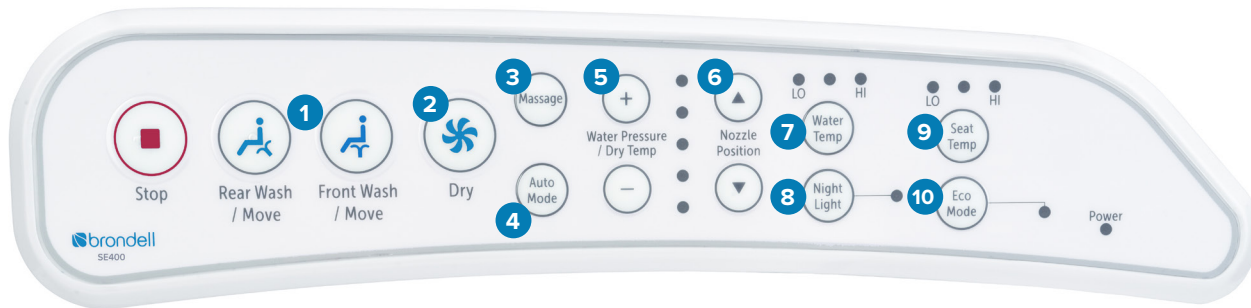

SWASH[®] SE400

advanced bidet seat

1. Rear and front wash options & nozzle oscillation
2. Warm air dryer with adjustable temperature
3. Gentle massage pulse
4. One-touch auto mode
5. Adjustable water pressure
6. Adjustable stainless-steel nozzle system
7. Adjustable water temperature
8. Illuminating nightlight
9. Ergonomic heated seat with adjustable temperature
10. Automatic eco mode for energy savings

OTHER FEATURES

- Gentle-closing seat and lid
- Safety seat sensor
- Self-cleaning nozzles
- Comes with all parts for a standard installation, including $\frac{7}{8}$ " metal T-valve and chrome 90° elbow bidet hose
- **One (1) year limited warranty**

SPECIFICATIONS

Elongated Model	SE400-EW
Round Model	SE400-RW
Voltage / Frequency	120V / 60Hz
Max Power Consumption	660 W
Power Cord Length	3.9 feet
Safety Devices	Thermal Fuse, Thermostat, Water Level Sensor
Seat / Lid Weight Limit	275 lbs. / 178 lbs.
Seat Temperature	Adjustable (four levels) 95°F – 104°F
Water Temperature	Adjustable (four levels) 93.2°F – 104°F
Air Dryer Temperature	Adjustable (five levels)
Standard Wash / Dry Time	2 minutes / 2 minutes
Nightlight	Blue LED
Dimensions	SE400-EW: 18.5" (W) x 20.87" (L) x 6.10" (H) SE400-RW: 18.5" (W) x 19.5" (L) x 6.10" (H)
Net Weight	SE400-EW: 9.7 lbs. SE400-RW: 9.5 lbs.